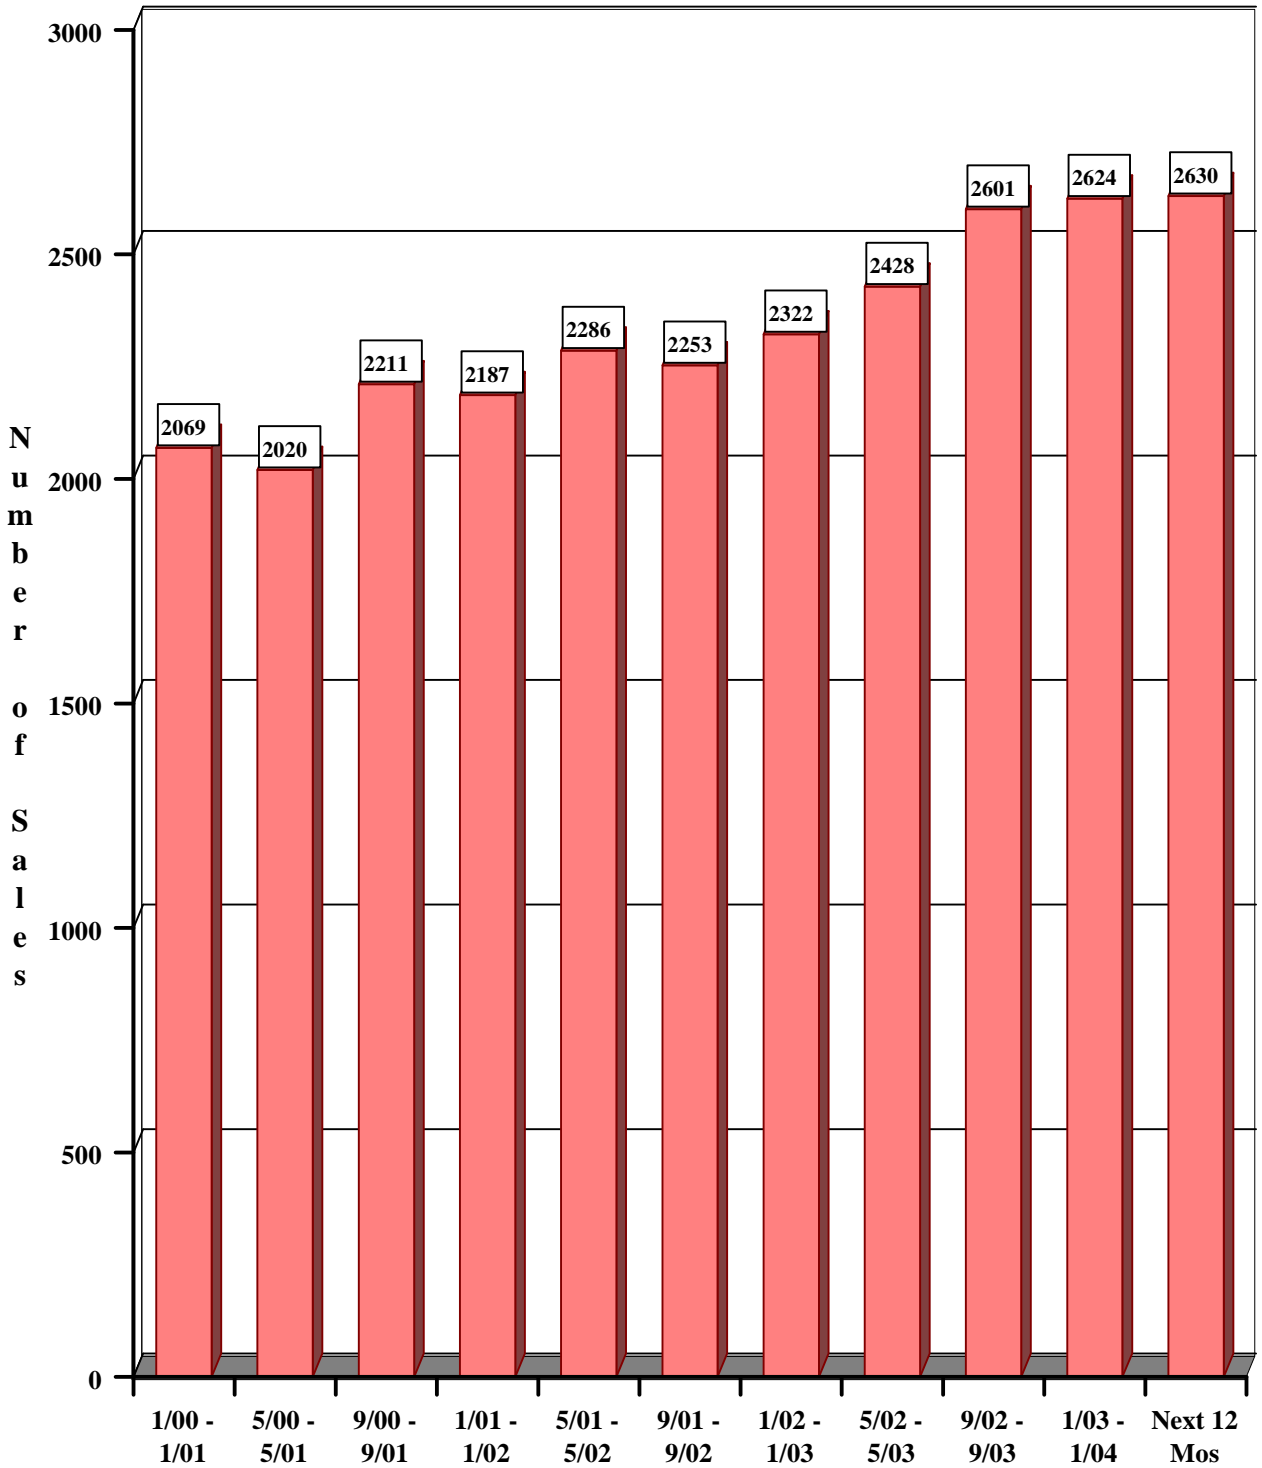

MG Areas 10 thru 15 - Jackson County

Historical & Projected Closings

(Only active subdivision data, not homes built on odd lots)

■ Closings refer to homes being occupied