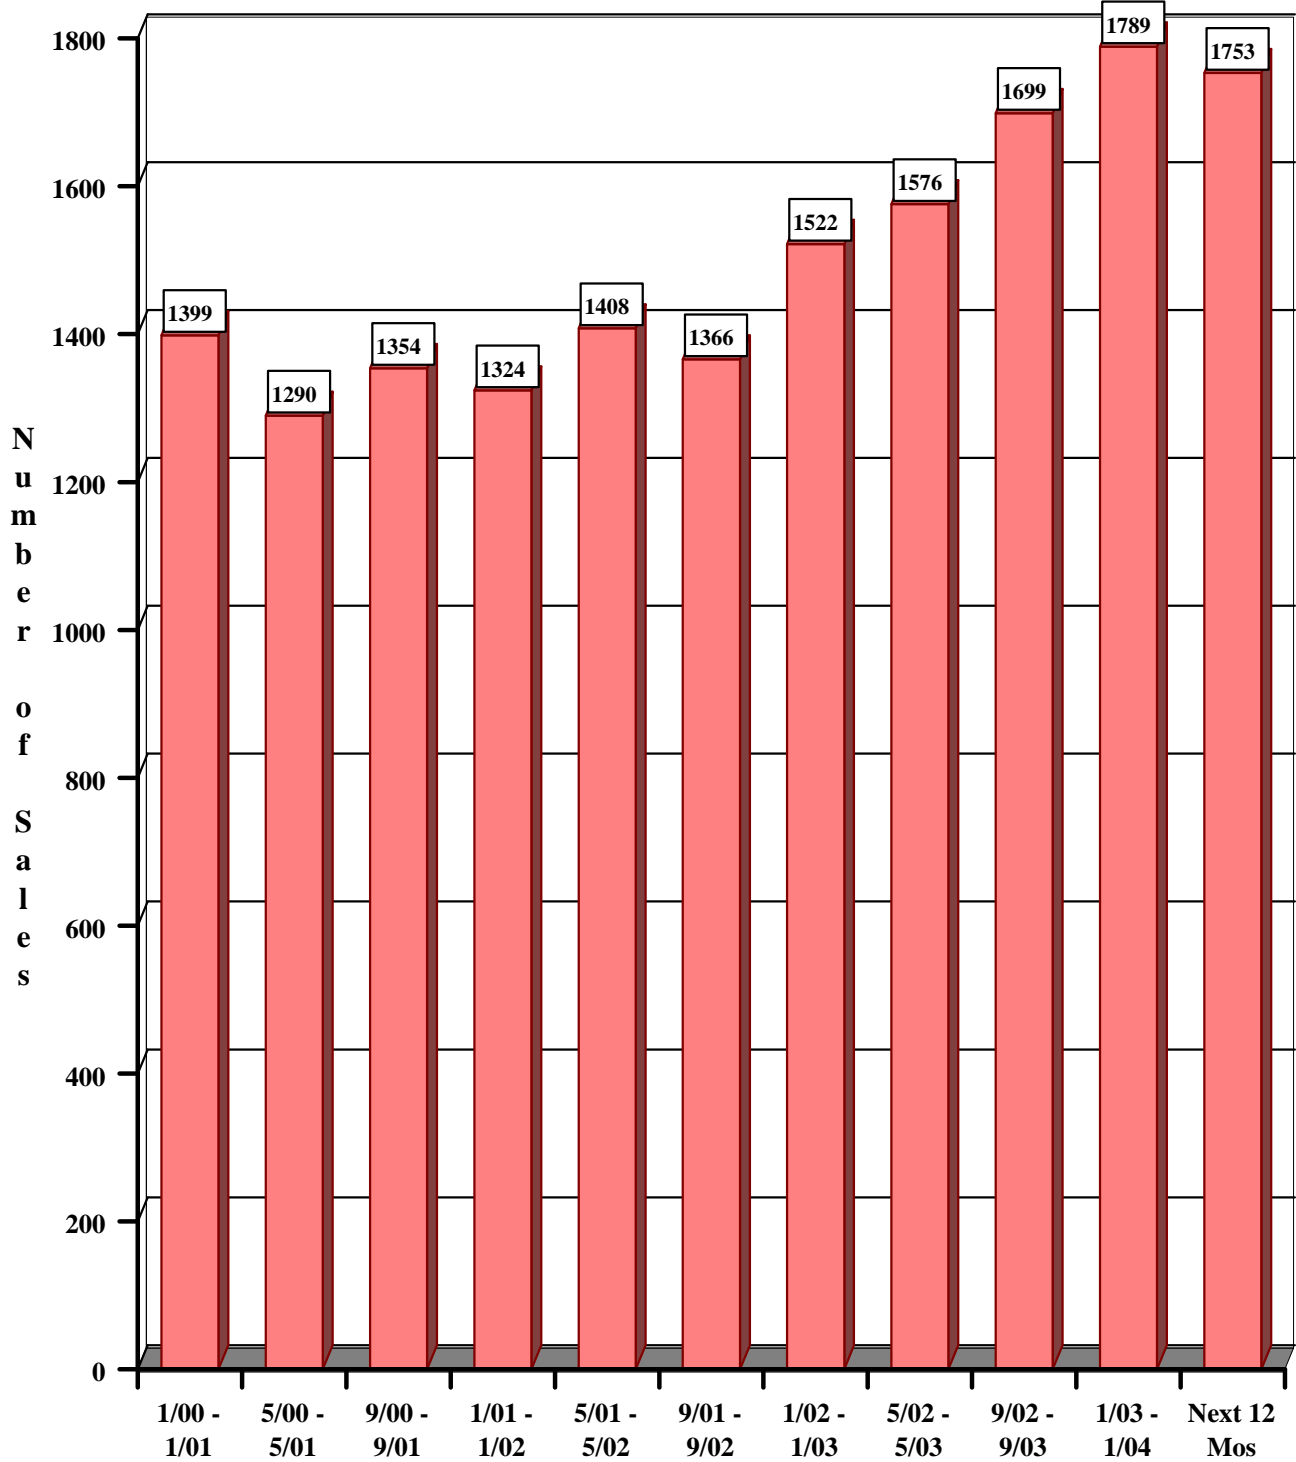

MG Areas 5 thru 9 - Clay County

Historical & Projected Closings

(Only active subdivision data, not homes built on odd lots)

■ Closings refer to homes being occupied